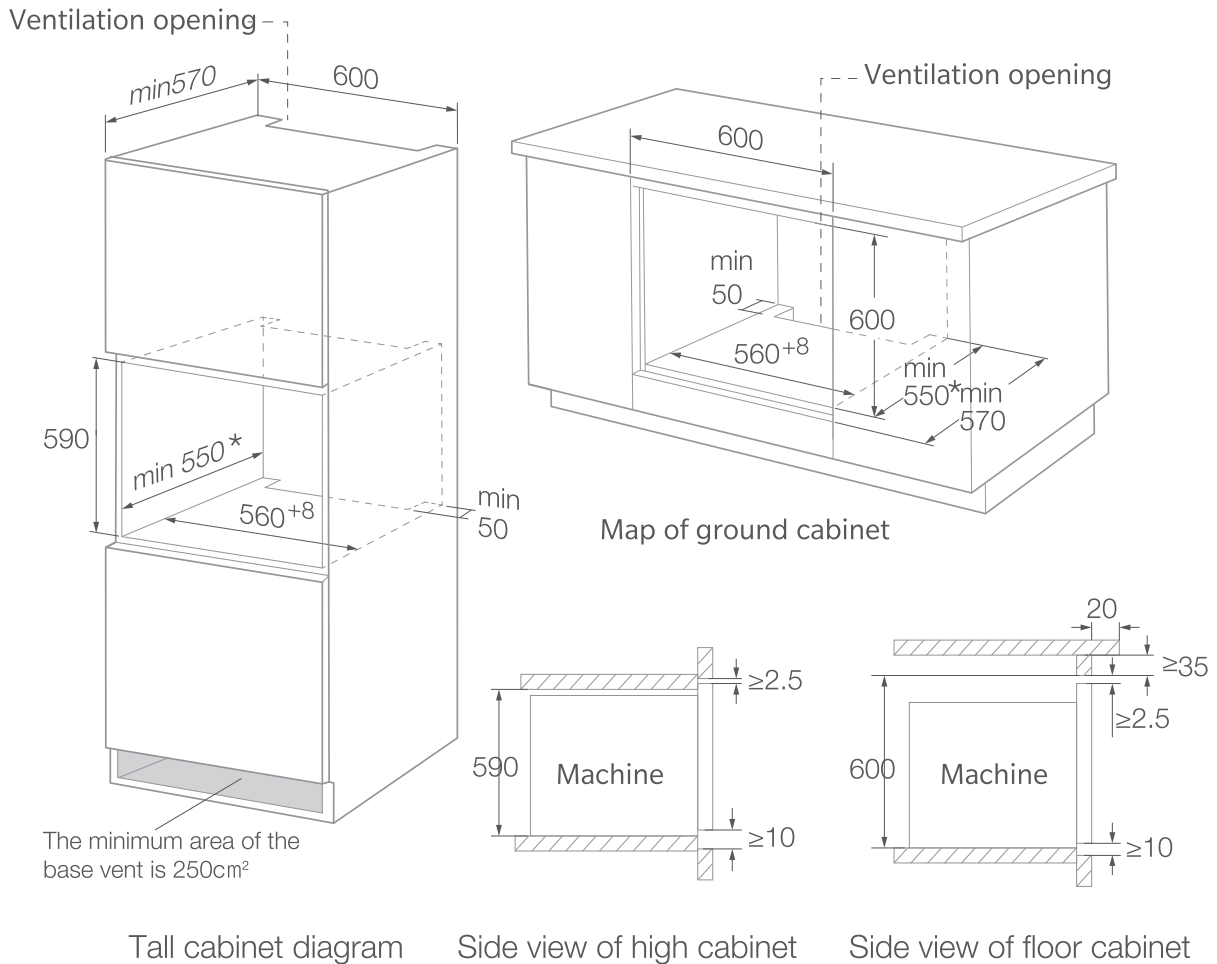

INSTALLATION

To operate this appliance safe , please be sure that it has been installed to a professional standard respecting the installation instructions . Damages occur because of incorrect installation are not within the warranty.

While doing the installation , please wear protective gloves to prevent yourself from getting cut by sharp edges .

Check the appliance if there is any damage before installation and do not connect the appliance if there is .

Before turning on the appliance , please clean up all the packaging materials and adhesive film from the appliance

The dimensions attached are in mm.

It is necessary to have the plug accessible or incorporate a switch in the fixed wiring, in order to disconnect the appliance from the supply after installation when necessary.

Warning: The appliance must not be installed behind a decorative door in order to avoid overheating.