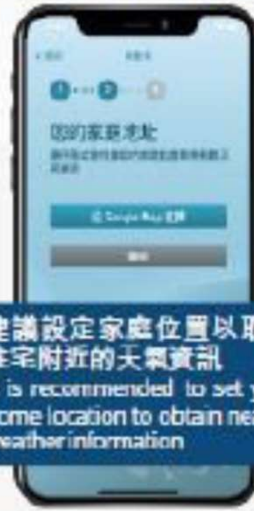

③ 輸入您的電郵地址以建立 HKBN Home 賬戶
Enter your email address to create HKBN Home account

④ 輸入驗證碼確認電郵地址
Enter Verification Code to verify your email address

🎁 兌換完成!
Redemption Successful!

Specifications may change due to product improvement. No prior notice will be given.
上述規格可能因產品修改良作出修改，恕不另行通知。

第三步 Step 3

建立賬戶及添加設備 Create Account and Add Device

1 點擊「開始使用」
Tap "Let's Start"

2 輸入您喜愛的名稱及
選擇個人圖像
Create user name and
select profile picture

3 選擇您的家庭地址
Select your home location

建議設定家庭位置以取得
住宅附近的天氣資訊
It is recommended to set your
home location to obtain nearby
weather information

4 建立新登入密碼
便可完成
Create new password to
complete the process

5 在下方目錄點擊「設備」
Tap "Devices" on the
bottom menu

6 點擊「添加設備」
Tap "Add Device" button

如非首次購買，請點
擊「+」以添加設備
If this is not the first time
purchase, please tap "+"
to add device