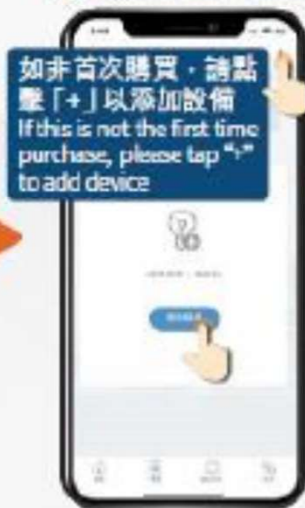

③ 輸入您的電郵地址以建立 HKBN Home 賬戶
Enter your email address to create HKBN Home account

④ 輸入驗證碼確認電郵地址
Enter Verification Code to verify your email address

🎁 兌換完成!
Redemption Successful!

Specifications may change due to product improvement. No prior notice will be given.
上述規格可能因產品修改良作出修改，恕不另行通知。

第三步 Step 3

建立賬戶及添加設備 Create Account and Add Device

1 點擊「開始使用」
Tap "Let's Start"

2 輸入您喜愛的名稱及
選擇個人圖像
Create user name and
select profile picture

3 選擇您的家庭地址
Select your home location

建議設定家庭位置以取得
住宅附近的天氣資訊
It is recommended to set your
home location to obtain nearby
weather information

4 建立新登入密碼
便可完成
Create new password to
complete the process

5 在下方目錄點擊「設備」
Tap "Devices" on the
bottom menu

6 點擊「添加設備」
Tap "Add Device" button

如非首次購買，請點
擊「+」以添加設備
If this is not the first time
purchase, please tap "+"
to add device