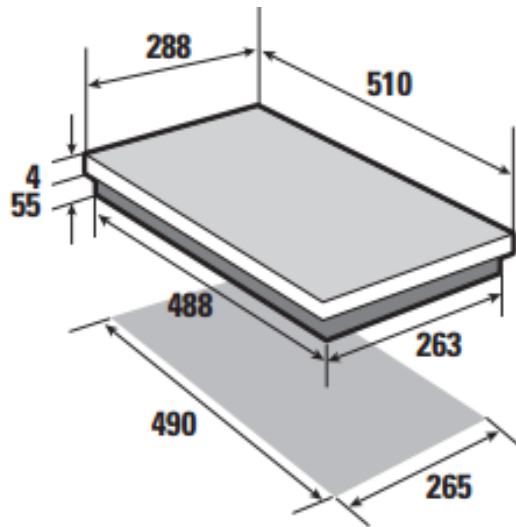

Brandt

Whatever today brings

BPI6210B – 30cm 2 Zones Domino Induction Hob

- Touch sensitive control
- Vitroceramic glass
- 2 Timers 1 to 99 minutes
- 2 separate cooking zones
 - Rear: 2800W (18cm)
 - Front: 2800W (18cm)
 - Total power: 3600W
- Pack 10 Safety Features
- Built-in dimensions (mm): W265 x D488
- Product dimensions (mm): H59 x W288 x D510
- Made in France